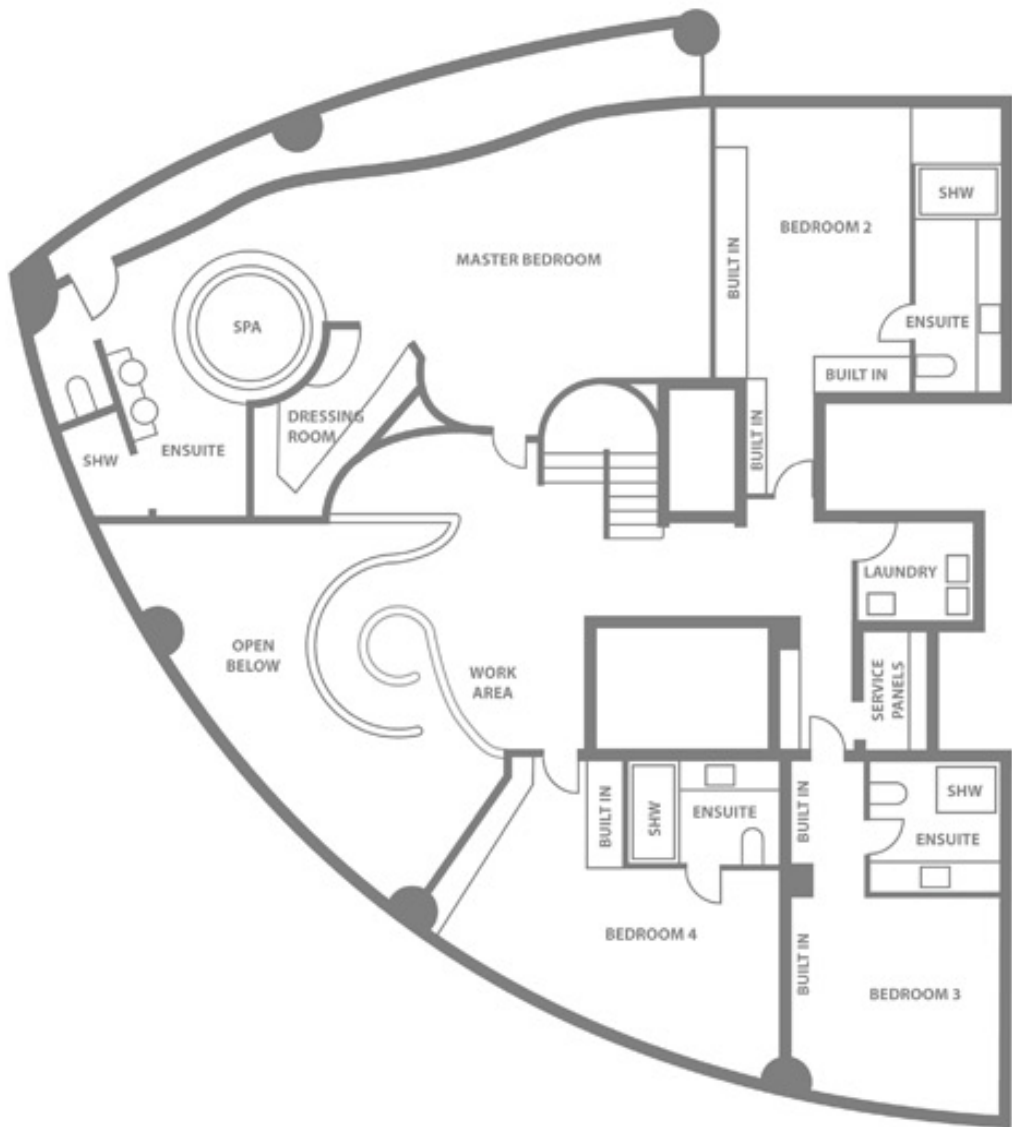

LEVEL
43
 FLOOR
 PLAN

SKYHOUSE
 THE COVE
 129 HARRINGTON STREET,
 SYDNEY

NORTH

LEVEL

44

FLOOR

PLAN

SKYHOUSE
THE COVE

129 HARRINGTON STREET,
SYDNEY

NORTH

LEVEL

45

FLOOR

PLAN

SKYHOUSE
THE COVE
129 HARRINGTON STREET,
SYDNEY